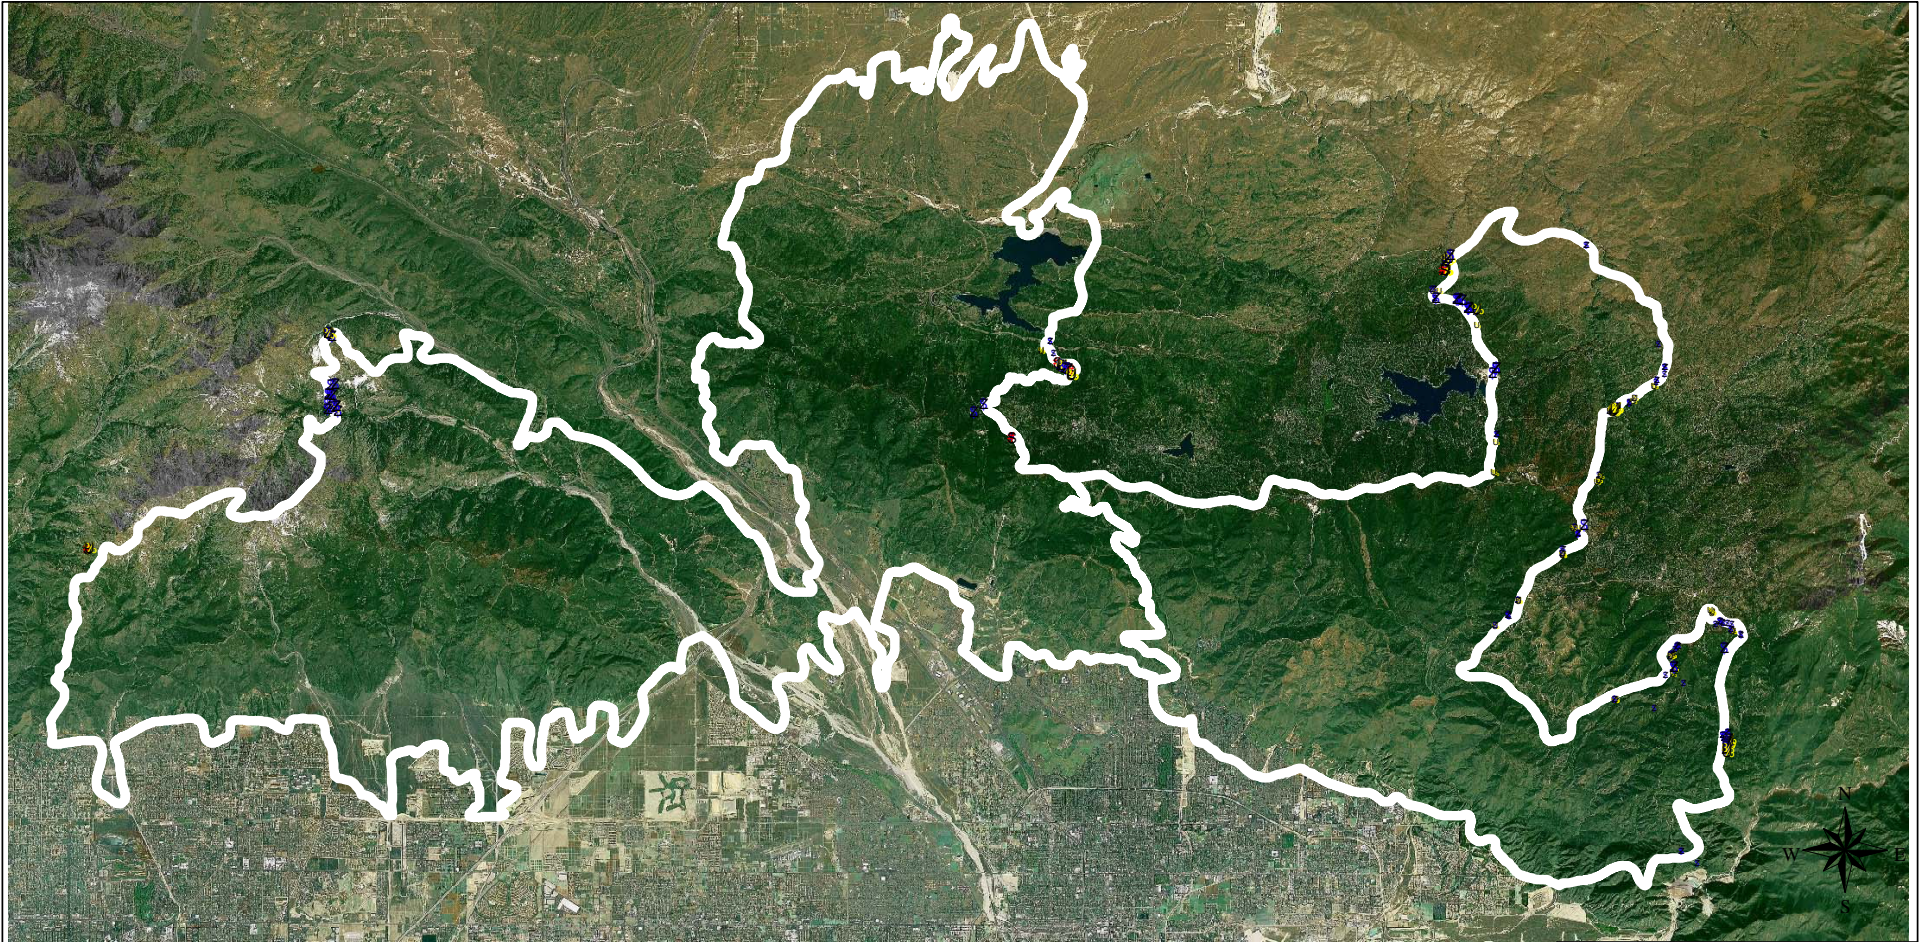

Grand Prix and Old Incidents

Prepared by:

Fireball
"Intelligence in Time"

Legend

Heat Sources: Nov. 2 1615h

- Type 1 (High Heat/Area: Active)
- Type 2 (Moderate Heat/Area)
- Type 3 (Small/Smoldering)

Heat Sources: Nov. 2, 09& 1100h

- Type 1 (High Heat/Area: Active)
- Type 2 (Moderate Heat/Area)
- Type 3 (Small/Smoldering)

Perimeter Flight Path: Nov. 2, 1615h

1 0 1 2 3 4 5 6 7 Miles

Lat/lon format: degrees and decimal minutes.
Datum: (GPS friendly) WGS 84.

Date: Nov. 2, 1615hh
Grand Prix Fire: 92,131 Ac
Old Fire: 46,994 Acres
Padua Fire: 10,766 Acres
Total Fire: 149,891Acres
Map Scale: 1:155,000